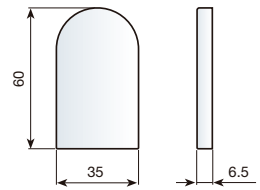

"TENTI-7"

"TENTI" SHELF SUPPORT

1 "TENTI-7"

UPPER COVER.

WHITE	RAL 9001	640.400.003	250
BROWN	RAL 8016	640.400.014	
BLACK	RAL 9005	640.400.025	
OAK	RAL 1002	640.400.191