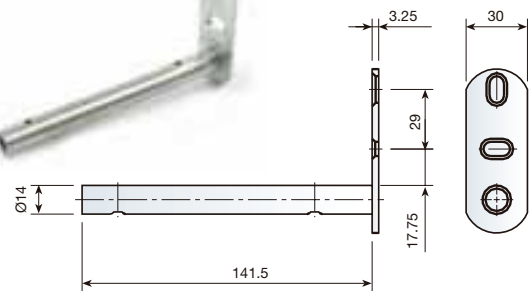

"TENTI-7"

"TENTI" SHELF SUPPORT

1 "TENTI-7"

UPPER COVER.

			
WHITE	RAL 9001	640.400.003	250
BROWN	RAL 8016	640.400.014	
BLACK	RAL 9005	640.400.025	
OAK	RAL 1002	640.400.191	

"TENTI-7" SHELF SUPPORT.

			
ZINC-PLATED		633.514.103	50

PACKED IN BOXES OF 50 BAGS. EACH BAG CONTAINS 1 SINGLE SUPPORT, 2 PLASTIC WALL PLUGS Ø6 x 30, 2 WOOD-THREADED SCREWS Ø4.5 X 35 AND 2 SCREWS Ø3.5 X 25.

LOWER COVER.

			
WHITE	RAL 9001	640.500.000	250
BROWN	RAL 8016	640.500.011	
BLACK	RAL 9005	640.500.022	
OAK	RAL 1002	640.500.195	