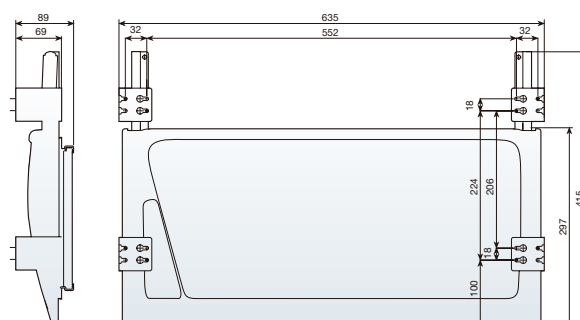

TECHNICAL DATA

RUNNERS FOR FIXING TO THE TABLE

RUNNERS FOR FIXING TO THE TRAY

RUNNERS FOR MOUSE TRAY

MOUSE TRAY

Dimensions and drilling details

2 KEYBOARD TRAY 2

COMPUTER KEYBOARD TRAY WITH PRE-ASSEMBLED MOUSE TRAY

KEYBOARD TRAY 2.

		GREY RAL 7035	
GREY	RAL 7035	738.000.314	8
BLACK	RAL 9005	738.000.023	

EACH REFERENCE CONSISTS OF THE FOLLOWING ELEMENTS: 1 INDIVIDUAL BOX WITH 1 KEYBOARD TRAY, 1 SET OF 27 MM BALL BEARING RUNNERS WITH BRACKETS TO BE FITTED UNDER THE DESK, 1 BAG OF SCREWS AND 1 MOUSE TRAY. THIS PRODUCT IS DELIVERED IN CASES OF 8 INDIVIDUAL BOXES.

TECHNICAL DATA

3 RUNNER WITH SUPPORT AND EXTENSION STOPS

RUNNER WITH SUPPORT AND EXTENSION STOPS.

		Gris RAL 7035	
BLACK	RAL 9005	756.035.825	10

THIS REFERENCE IS PACKAGED WITH THE 4 PROFILES TOGETHER, WITH 10 SETS IN EACH BOX.