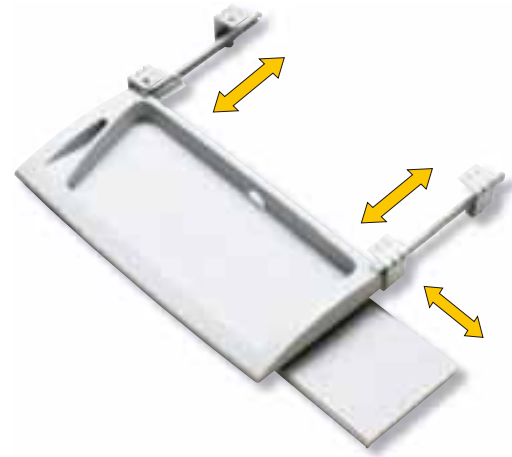

Keyboard trays

Keyboard tray

INDAUX COMPUTER KEYBOARD TRAY WITH ERGONOMIC WRIST REST, PENCIL HOLDER, PULL-OUT MOUSE SUPPORT ON THE LEFT AND RIGHT, ADJUSTABLE EXTENSION AND STOP.

Keyboard tray

NEW INDAUX COMPUTER KEYBOARD TRAY WITH ERGONOMIC WRIST REST, PENCIL HOLDER, PULL-OUT MOUSE SUPPORT ON THE LEFT AND RIGHT, ADJUSTABLE EXTENSION AND STOP.

1 KEYBOARD TRAY		<i>pp.</i> 569
2 KEYBOARD TRAY 2.....	 570
3 RUNNER WITH SUPPORT AND EXTENSION STOPS		571

1 KEYBOARD TRAY

PRODUCT CODES FOR INDIVIDUAL PACKAGING.

	GREY RAL 7035	
WITHOUT MOUSE TRAY	735.100.310	10
WITH MOUSE TRAY	735.200.314	

MINIMUM ORDER: 10 TRAYS. WITH THESE CODES THE FOLLOWING ITEMS ARE DELIVERED: KEYBOARD TRAY, RUNNERS WITH BRACKETS, KEYBOARD TRAY SLIDES, SCREWS, AND DRILLING PATTERN WITH INSTRUCTIONS. WHEN THE MOUSE TRAY VERSION IS ORDERED, BOTH THE MOUSE TRAY AND THE SLIDES ARE SUPPLIED.