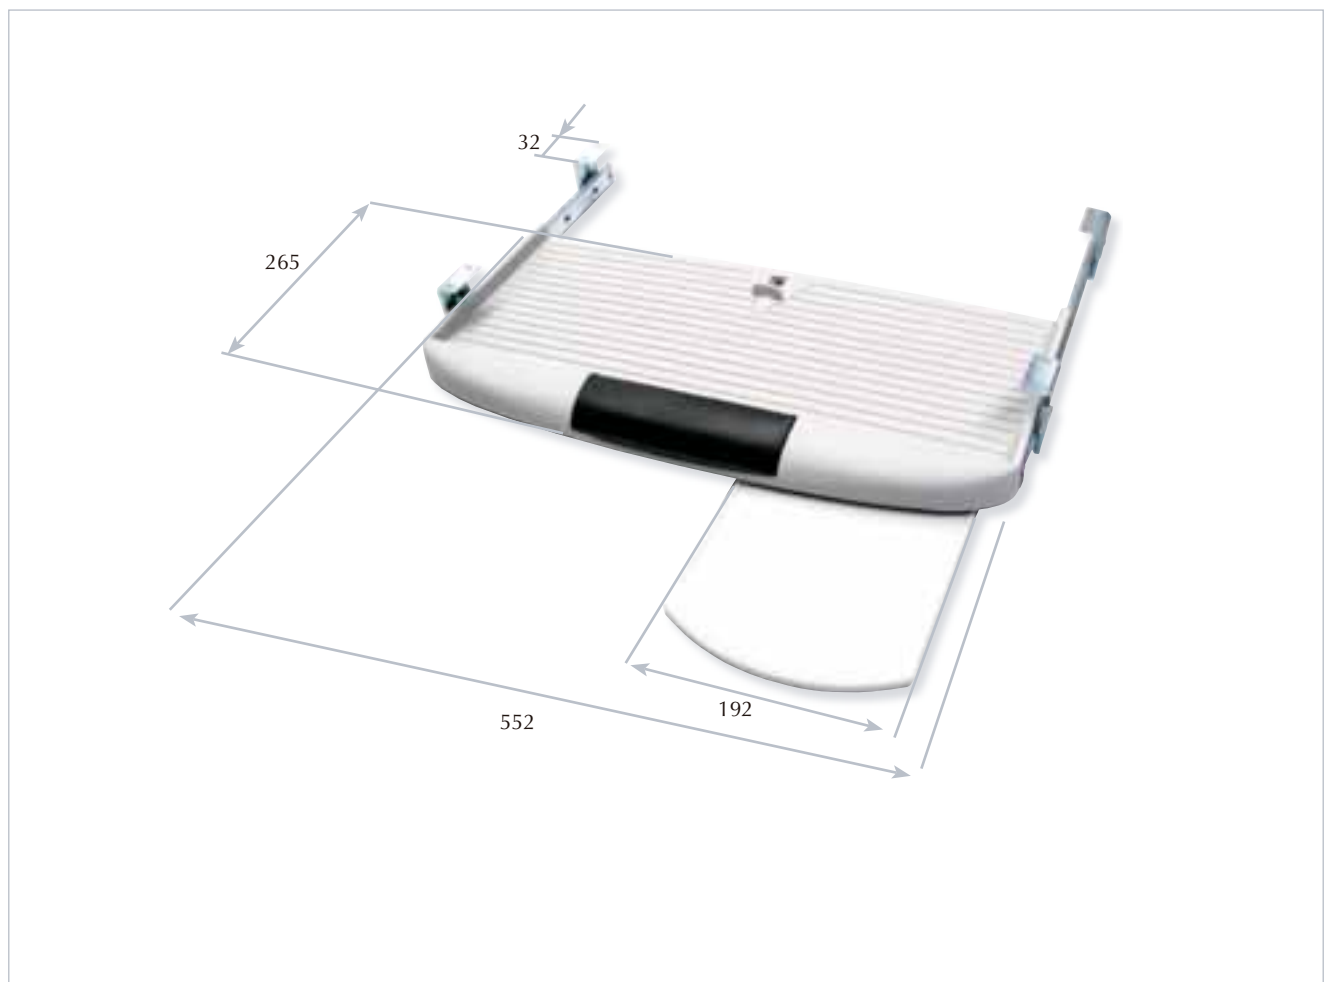

TECHNICAL DATA