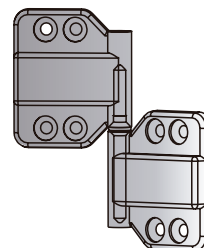

HINGE WOOD-ALUMINIUM.

		
NICKEL-PLATED	344.140.064	50

HINGE ALUMINIUM-WOOD.

		
NICKEL-PLATED	344.150.063	50

HINGE WOOD-WOOD.

ZAMAK		
NICKEL-PLATED	344.100.061	50

HINGE WOOD-WOOD.

NYLON		
BLACK RAL 9005	344.110.023	150
GREY RAL 7040	344.110.314	

TECHNICAL DATA

DOOR COMBINATIONS.

Aluminium - Aluminium

Wood - Aluminium

Aluminium - Wood

Wood - Wood (Zamak hinge)

Wood - Wood (Nylon hinge)

TECHNICAL DATA

Drilling plane

Intermediate hinge assembly

ZAMAK Hinges

NYLON Hinge

PLACE SLIDING DOOR INTERMEDIATE HINGES OVER THE SWING DOOR HINGES.

VIEW FROM INSIDE

PLACE SHAFTS:
INSERT THE SHORTEST SIDE OF THE SHAFT IN THE UPPER HINGE.
INSERT THE LONGEST SIDE OF THE SHAFT IN THE LOWER HINGE.