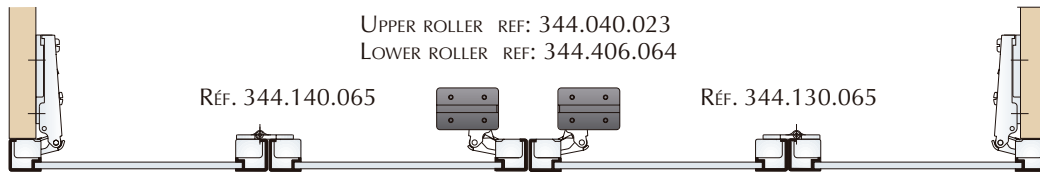

Aluminium - Aluminium