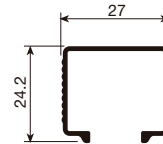

1 FOLDING DOOR SYSTEM

TRACK PROFILES AND ROLLERS

UPPER TRACK.

	2 M BARS	6 M BARS	
SILVER-ANODIZED	710.920.103	710.960.106	10
NATURAL	710.920.501	710.960.504	

TOP ROLLER.

FIX IN	WOOD	ALUMINIUM	
	344.020.025	344.040.023	50