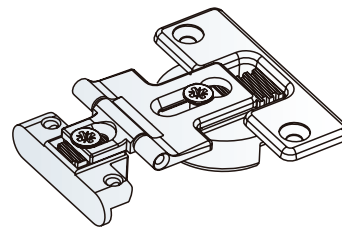

LOWER GUIDE.

	2M BARS	
SILVER-ANODIZED	711.500.101	10
NATURAL	711.500.506	

LOWER ROLLER.

FIXED TO	WOOD	ALUMINIUM	
	343.706.064	344.406.064	50

HINGES

HINGE ALUMINIUM-ALUMINIUM.

		
NICKEL-PLATED	344.130.065	50

HINGE WOOD-ALUMINIUM.

		
NICKEL-PLATED	344.140.064	50

HINGE ALUMINIUM-WOOD.

		
NICKEL-PLATED	344.150.063	50

HINGE WOOD-WOOD.

ZAMAK		
NICKEL-PLATED	344.100.061	50

HINGE WOOD-WOOD.

NYLON		
BLACK RAL 9005	344.110.023	150
GREY RAL 7040	344.110.314	

TECHNICAL DATA

DOOR COMBINATIONS.

Aluminium - Aluminium

Wood - Aluminium

Aluminium - Wood

Wood - Wood (Zamak hinge)

Wood - Wood (Nylon hinge)

TECHNICAL DATA

Drilling plane

Intermediate hinge assembly

ZAMAK Hinges

NYLON Hinge

PLACE SLIDING DOOR INTERMEDIATE HINGES OVER THE SWING DOOR HINGES.

VIEW FROM INSIDE

PLACE SHAFTS:
INSERT THE SHORTEST SIDE OF THE SHAFT IN THE UPPER HINGE.
INSERT THE LONGEST SIDE OF THE SHAFT IN THE LOWER HINGE.