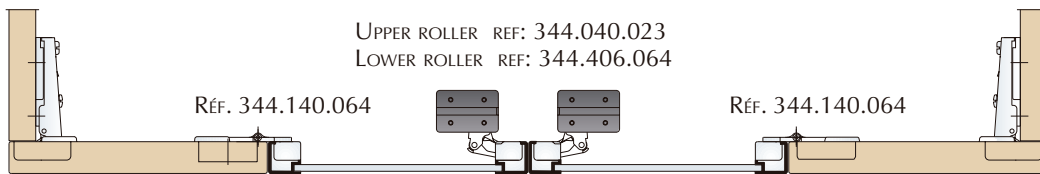

TECHNICAL DATA

DOOR COMBINATIONS.

Aluminium - Aluminium

Wood - Aluminium

Aluminium - Wood

Wood - Wood (Zamak hinge)

Wood - Wood (Nylon hinge)

TECHNICAL DATA

Drilling plane

Intermediate hinge assembly

ZAMAK Hinges

NYLON Hinge

PLACE SLIDING DOOR INTERMEDIATE HINGES OVER THE SWING DOOR HINGES.

VIEW FROM INSIDE

PLACE SHAFTS:
INSERT THE SHORTEST SIDE OF THE SHAFT IN THE UPPER HINGE.
INSERT THE LONGEST SIDE OF THE SHAFT IN THE LOWER HINGE.