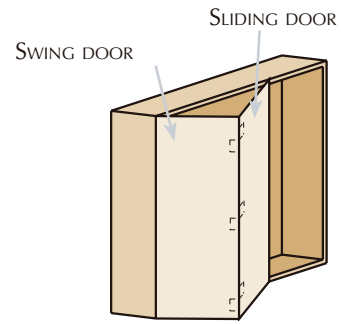

HINGE WOOD-ALUMINIUM.

		
NICKEL-PLATED	344.140.064	50

HINGE ALUMINIUM-WOOD.

		
NICKEL-PLATED	344.150.063	50

HINGE WOOD-WOOD.

ZAMAK		
NICKEL-PLATED	344.100.061	50

HINGE WOOD-WOOD.

NYLON		
BLACK RAL 9005	344.110.023	150
GREY RAL 7040	344.110.314	

TECHNICAL DATA

DOOR COMBINATIONS.

Aluminium - Aluminium

Wood - Aluminium

Aluminium - Wood

Wood - Wood (Zamak hinge)

Wood - Wood (Nylon hinge)

TECHNICAL DATA

Drilling plane

Intermediate hinge assembly

ZAMAK Hinges

NYLON Hinge

PLACE SLIDING DOOR INTERMEDIATE HINGES OVER THE SWING DOOR HINGES.

VIEW FROM INSIDE

PLACE SHAFTS:
INSERT THE SHORTEST SIDE OF THE SHAFT IN THE UPPER HINGE.
INSERT THE LONGEST SIDE OF THE SHAFT IN THE LOWER HINGE.