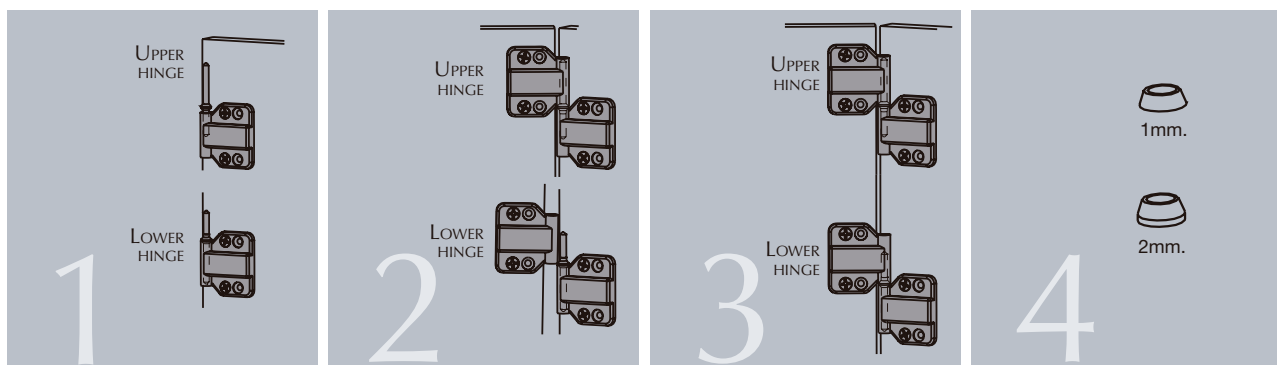

Drilling plane

Intermediate hinge assembly

ZAMAK Hinges

NYLON Hinge

PLACE SLIDING DOOR INTERMEDIATE HINGES OVER THE SWING DOOR HINGES.

VIEW FROM INSIDE

PLACE SHAFTS:
INSERT THE SHORTEST SIDE OF THE SHAFT IN THE UPPER HINGE.
INSERT THE LONGEST SIDE OF THE SHAFT IN THE LOWER HINGE.

PLACE SLIDING DOOR:
ONLY THE UPPER HINGE MUST BE INSERTED IN THE SHAFT.

ASSEMBLE THE DOOR:
GUIDING YOURSELF BY THE UPPER HINGE SHAFT, LIFT THE DOOR UNTIL LOWER HINGES ALIGN WITH THEIR SHAFT. WHEN THE DOOR FALLS, IT AUTOMATICALLY FITS INTO PLACE.