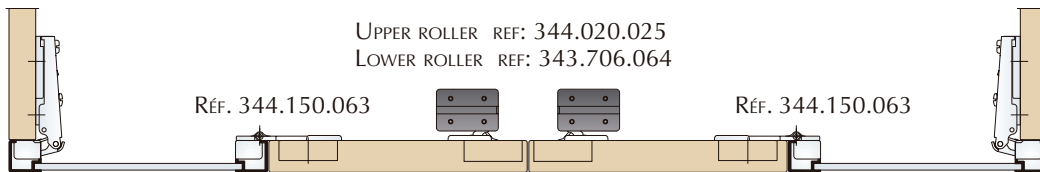

TECHNICAL DATA

DOOR COMBINATIONS.

Aluminium - Aluminium

Wood - Aluminium

Aluminium - Wood

Wood - Wood (Zamak hinge)

Wood - Wood (Nylon hinge)

TECHNICAL DATA

Drilling plane

Intermediate hinge assembly

ZAMAK Hinges

NYLON Hinge

PLACE SLIDING DOOR INTERMEDIATE HINGES OVER THE SWING DOOR HINGES.

VIEW FROM INSIDE

PLACE SHAFTS:
INSERT THE SHORTEST SIDE OF THE SHAFT IN THE UPPER HINGE.
INSERT THE LONGEST SIDE OF THE SHAFT IN THE LOWER HINGE.