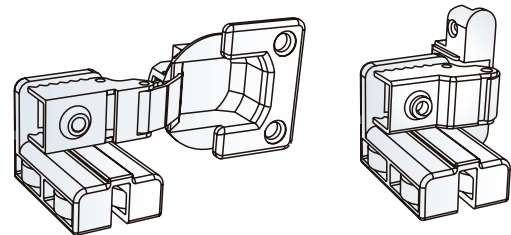

1 FOLDING DOOR SYSTEM

TRACK PROFILES AND ROLLERS

UPPER TRACK.

	2 M BARS	6 M BARS	
SILVER-ANODIZED	710.920.103	710.960.106	10
NATURAL	710.920.501	710.960.504	

TOP ROLLER.

FIX IN	WOOD	ALUMINIUM	
	344.020.025	344.040.023	50

LOWER GUIDE.

	2M BARS	
SILVER-ANODIZED	711.500.101	10
NATURAL	711.500.506	

LOWER ROLLER.

FIXED TO	WOOD	ALUMINIUM	
	343.706.064	344.406.064	50

HINGES

HINGE ALUMINIUM-ALUMINIUM.

		
NICKEL-PLATED	344.130.065	50