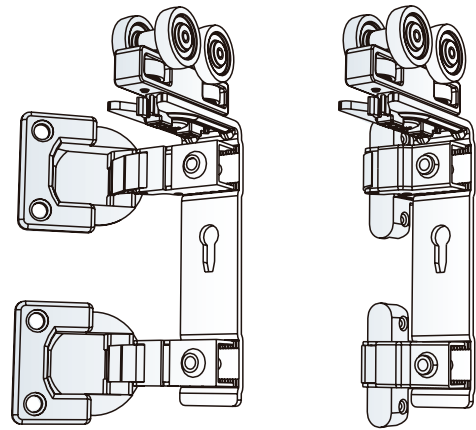

1 FOLDING DOOR SYSTEM

TRACK PROFILES AND ROLLERS

UPPER TRACK.

	2 M BARS	6 M BARS	
SILVER-ANODIZED	710.920.103	710.960.106	10
NATURAL	710.920.501	710.960.504	

TOP ROLLER.

FIX IN	WOOD	ALUMINIUM	
	344.020.025	344.040.023	50

LOWER GUIDE.

	2M BARS	
SILVER-ANODIZED	711.500.101	10
NATURAL	711.500.506	

LOWER ROLLER.

FIXED TO	WOOD	ALUMINIUM	
	343.706.064	344.406.064	50

HINGES

HINGE ALUMINIUM-ALUMINIUM.

		
NICKEL-PLATED	344.130.065	50