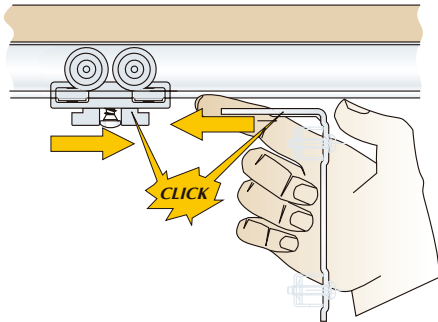

LOWER GUIDE.

	2M BARS	
SILVER-ANODIZED	711.500.101	10
NATURAL	711.500.506	

LOWER ROLLER.

FIXED TO	WOOD	ALUMINIUM	
	343.706.064	344.406.064	50

HINGES

HINGE ALUMINIUM-ALUMINIUM.

		
NICKEL-PLATED	344.130.065	50