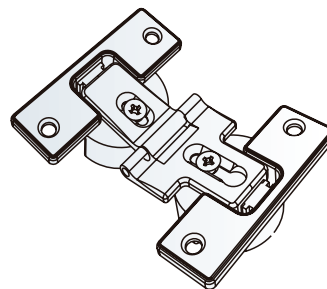

LOWER GUIDE.

	2M BARS	
SILVER-ANODIZED	711.500.101	10
NATURAL	711.500.506	

LOWER ROLLER.

FIXED TO	WOOD	ALUMINIUM	
	343.706.064	344.406.064	50

HINGES

HINGE ALUMINIUM-ALUMINIUM.

		
NICKEL-PLATED	344.130.065	50

HINGE WOOD-ALUMINIUM.

		
NICKEL-PLATED	344.140.064	50

HINGE ALUMINIUM-WOOD.

		
NICKEL-PLATED	344.150.063	50

HINGE WOOD-WOOD.

ZAMAK		
NICKEL-PLATED	344.100.061	50

HINGE WOOD-WOOD.

NYLON		
BLACK RAL 9005	344.110.023	150
GREY RAL 7040	344.110.314	

TECHNICAL DATA

DOOR COMBINATIONS.

Aluminium - Aluminium

Wood - Aluminium

Aluminium - Wood

Wood - Wood (Zamak hinge)

Wood - Wood (Nylon hinge)

TECHNICAL DATA

Drilling plane

Intermediate hinge assembly

ZAMAK Hinges

NYLON Hinge

PLACE SLIDING DOOR INTERMEDIATE HINGES OVER THE SWING DOOR HINGES.

VIEW FROM INSIDE

PLACE SHAFTS:
INSERT THE SHORTEST SIDE OF THE SHAFT IN THE UPPER HINGE.
INSERT THE LONGEST SIDE OF THE SHAFT IN THE LOWER HINGE.