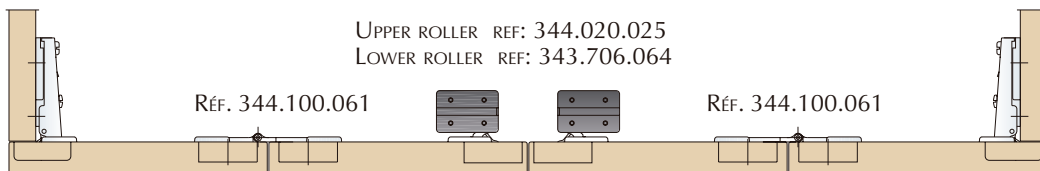

TECHNICAL DATA

DOOR COMBINATIONS.

Aluminium - Aluminium

Wood - Aluminium

Aluminium - Wood

Wood - Wood (Zamak hinge)

Wood - Wood (Nylon hinge)

TECHNICAL DATA

Drilling plane

Intermediate hinge assembly

ZAMAK Hinges

NYLON Hinge

PLACE SLIDING DOOR INTERMEDIATE HINGES OVER THE SWING DOOR HINGES.

VIEW FROM INSIDE

PLACE SHAFTS:
INSERT THE SHORTEST SIDE OF THE SHAFT IN THE UPPER HINGE.
INSERT THE LONGEST SIDE OF THE SHAFT IN THE LOWER HINGE.

PLACE SLIDING DOOR:
ONLY THE UPPER HINGE MUST BE INSERTED IN THE SHAFT.

ASSEMBLE THE DOOR:
GUIDING YOURSELF BY THE UPPER HINGE SHAFT, LIFT THE DOOR UNTIL LOWER HINGES ALIGN WITH THEIR SHAFT. WHEN THE DOOR FALLS, IT AUTOMATICALLY FITS INTO PLACE.