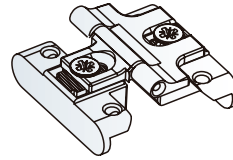

LOWER GUIDE.

	2M BARS	
SILVER-ANODIZED	711.500.101	10
NATURAL	711.500.506	

LOWER ROLLER.

FIXED TO	WOOD	ALUMINIUM	
	343.706.064	344.406.064	50

HINGES

HINGE ALUMINIUM-ALUMINIUM.

		
NICKEL-PLATED	344.130.065	50

HINGE WOOD-ALUMINIUM.

		
NICKEL-PLATED	344.140.064	50

HINGE ALUMINIUM-WOOD.

		
NICKEL-PLATED	344.150.063	50

HINGE WOOD-WOOD.

ZAMAK		
NICKEL-PLATED	344.100.061	50

HINGE WOOD-WOOD.

NYLON		
BLACK RAL 9005	344.110.023	150
GREY RAL 7040	344.110.314	