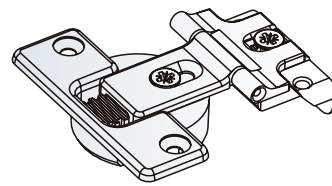

LOWER GUIDE.

	2M BARS	
SILVER-ANODIZED	711.500.101	10
NATURAL	711.500.506	

LOWER ROLLER.

FIXED TO	WOOD	ALUMINIUM	
	343.706.064	344.406.064	50

HINGES

HINGE ALUMINIUM-ALUMINIUM.

		
NICKEL-PLATED	344.130.065	50

HINGE WOOD-ALUMINIUM.

		
NICKEL-PLATED	344.140.064	50

HINGE ALUMINIUM-WOOD.

		
NICKEL-PLATED	344.150.063	50

HINGE WOOD-WOOD.

ZAMAK		
NICKEL-PLATED	344.100.061	50

HINGE WOOD-WOOD.

NYLON		
BLACK RAL 9005	344.110.023	150
GREY RAL 7040	344.110.314	