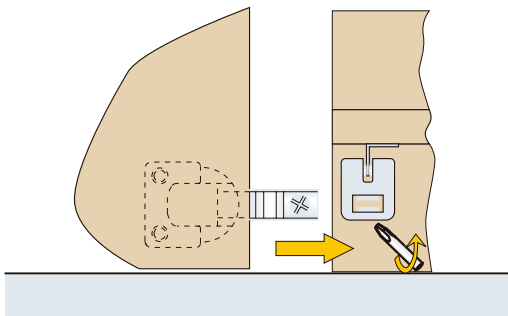

LOWER GUIDE.

	2M BARS	
SILVER-ANODIZED	711.500.101	10
NATURAL	711.500.506	

LOWER ROLLER.

FIXED TO	WOOD	ALUMINIUM	
	343.706.064	344.406.064	50

HINGES

HINGE ALUMINIUM-ALUMINIUM.

		
NICKEL-PLATED	344.130.065	50