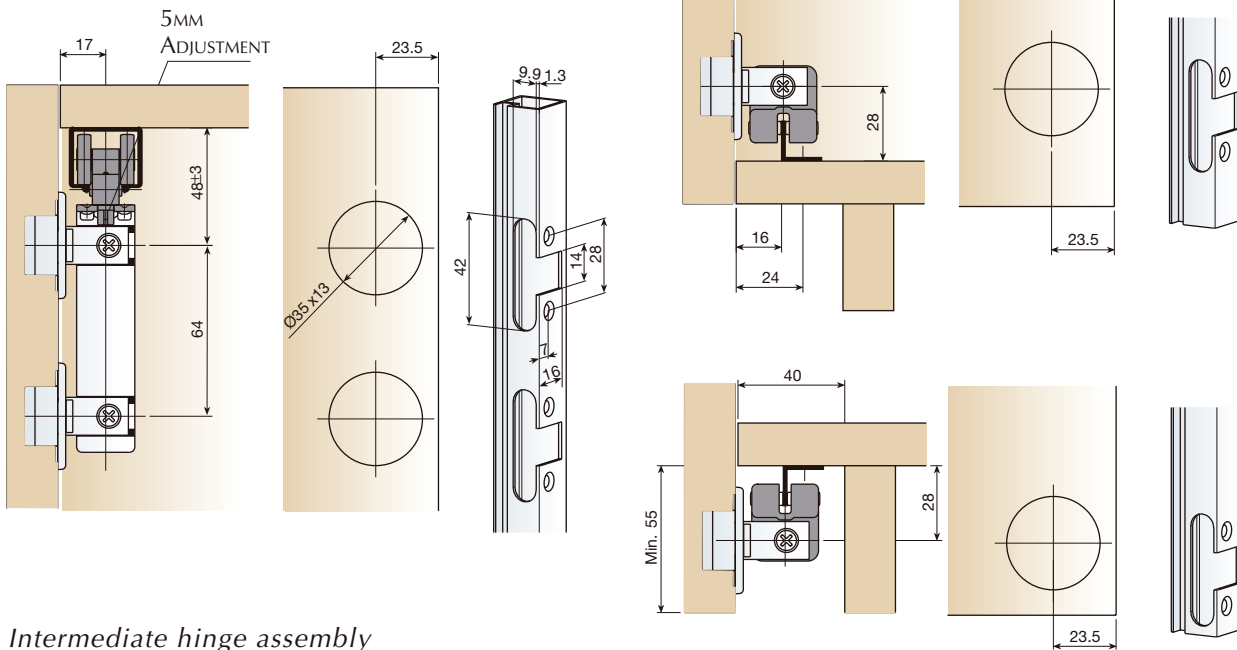

TECHNICAL DATA

DOOR COMBINATIONS.

Aluminium - Aluminium

Wood - Aluminium

Aluminium - Wood

Wood - Wood (Zamak hinge)

Wood - Wood (Nylon hinge)

TECHNICAL DATA

Drilling plane

Intermediate hinge assembly

ZAMAK Hinges

NYLON Hinge

PLACE SLIDING DOOR INTERMEDIATE HINGES OVER THE SWING DOOR HINGES.

VIEW FROM INSIDE

PLACE SHAFTS:
INSERT THE SHORTEST SIDE OF THE SHAFT IN THE UPPER HINGE.
INSERT THE LONGEST SIDE OF THE SHAFT IN THE LOWER HINGE.

PLACE SLIDING DOOR:
ONLY THE UPPER HINGE MUST BE INSERTED IN THE SHAFT.

ASSEMBLE THE DOOR:
GUIDING YOURSELF BY THE UPPER HINGE SHAFT, LIFT THE DOOR UNTIL LOWER HINGES ALIGN WITH THEIR SHAFT. WHEN THE DOOR FALLS, IT AUTOMATICALLY FITS INTO PLACE.