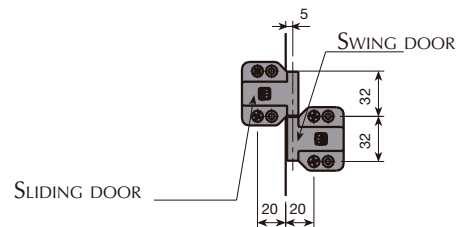

Drilling plane

Intermediate hinge assembly

ZAMAK Hinges

NYLON Hinge

PLACE SLIDING DOOR INTERMEDIATE HINGES OVER THE SWING DOOR HINGES.

VIEW FROM INSIDE

PLACE SHAFTS:
INSERT THE SHORTEST SIDE OF THE SHAFT IN THE UPPER HINGE.
INSERT THE LONGEST SIDE OF THE SHAFT IN THE LOWER HINGE.

PLACE SLIDING DOOR:
ONLY THE UPPER HINGE MUST BE INSERTED IN THE SHAFT.

ASSEMBLE THE DOOR:
GUIDING YOURSELF BY THE UPPER HINGE SHAFT, LIFT THE DOOR UNTIL LOWER HINGES ALIGN WITH THEIR SHAFT. WHEN THE DOOR FALLS, IT AUTOMATICALLY FITS INTO PLACE.