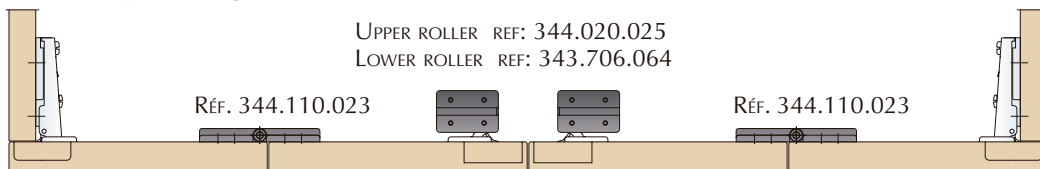

TECHNICAL DATA

DOOR COMBINATIONS.

Aluminium - Aluminium

Wood - Aluminium

Aluminium - Wood

Wood - Wood (Zamak hinge)

Wood - Wood (Nylon hinge)

TECHNICAL DATA

Drilling plane

Intermediate hinge assembly

ZAMAK Hinges

NYLON Hinge

PLACE SLIDING DOOR INTERMEDIATE HINGES OVER THE SWING DOOR HINGES.

VIEW FROM INSIDE

PLACE SHAFTS:
INSERT THE SHORTEST SIDE OF THE SHAFT IN THE UPPER HINGE.
INSERT THE LONGEST SIDE OF THE SHAFT IN THE LOWER HINGE.